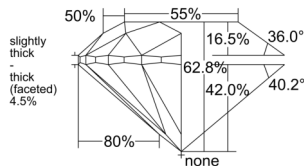

GIA®

FACSIMILE

GIA REPORT 6551153804

Verify this report at GIA.edu

GIA NATURAL DIAMOND DOSSIER®

May 05, 2026
GIA Report Number 6551153804
Shape and Cutting Style ..... Round Brilliant
Measurements ..... 5.02 - 5.05 x 3.16 mm

GRADING RESULTS

Carat Weight ..... 0.50 carat
Color Grade L
Clarity Grade S11
Cut Grade ..... Very Good

ADDITIONAL GRADING INFORMATION

Polish ..... Excellent
Symmetry ..... Excellent
Fluorescence ..... None
Clarity Characteristics ..... Cloud, Crystal, Feather
Inscription(s): GIA 6551153804

PROPORTIONS

Profile to actual proportions