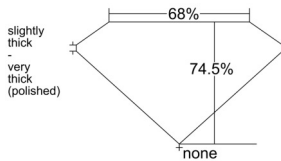

GIA®

FACSIMILE

GIA REPORT 6551153366

Verify this report at GIA.edu

GIA NATURAL DIAMOND DOSSIER®

April 30, 2026
GIA Report Number 6551153366
Shape and Cutting Style ..... **Square Modified Brilliant**
Measurements ..... 4.23 x 4.19 x 3.12 mm

GRADING RESULTS

Carat Weight ..... 0.50 carat
Color Grade ..... G
Clarity Grade VVS1

ADDITIONAL GRADING INFORMATION

Polish ..... Excellent
Symmetry ..... Very Good
Fluorescence ..... None
Clarity Characteristics ..... Cavity
Inscription(s): GIA 6551153366

PROPORTIONS

Profile not to actual proportions

GRADING SCALES

GIA COLOR SCALE		GIA CLARITY SCALE			
COLORLESS	D	VERY VERY SLIGHTLY INCLUDED	FLAWLESS		
	E		INTERNALLY FLAWLESS		
	F	VERY SLIGHTLY INCLUDED	VVS₁		
	G		VVS₂		
	H		VS₁		
	NEAR COLORLESS	I	SLIGHTLY INCLUDED	VS₂	
		J		SI₁	
		FAINT	K	INCLUDED	SI₂
			L		I₁
			M		I₂
VERY LIGHT			N	INCLUDED	I₃
			O		
			P		
	Q				
LIGHT	R				
	S				
	T				
	U				
	V				
	Z