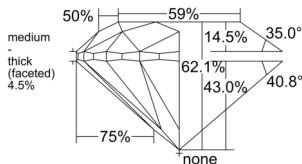

GIA®

FACSIMILE

GIA REPORT 6551151708

Verify this report at GIA.edu

GIA NATURAL DIAMOND DOSSIER®

May 02, 2026
GIA Report Number 6551151708
Shape and Cutting Style ..... Round Brilliant
Measurements ..... 4.22 - 4.25 x 2.63 mm

GRADING RESULTS

Carat Weight ..... 0.30 carat
Color Grade I
Clarity Grade VS1
Cut Grade ..... Very Good

ADDITIONAL GRADING INFORMATION

Polish ..... Excellent
Symmetry ..... Excellent
Fluorescence ..... None
Clarity Characteristics ..... Cloud
Inscription(s): GIA 6551151708

PROPORTIONS

Profile to actual proportions

GRADING SCALES

GIA COLOR SCALE	GIA CLARITY SCALE	GIA CUT SCALE	
D	FLAWLESS	EXCELLENT	
E	INTERNALLY FLAWLESS		
F		VVS₁	VERY GOOD
G	VVS₂		
H	VS₁	GOOD	
I	VS₂		
J	SI₁	FAIR	
K	SI₂		
L	I₁	POOR	
M	I₂		
N	I₃		
O			
P			
Q			
R			
S			
T			
U			
V			
W			
X			
Y			
Z