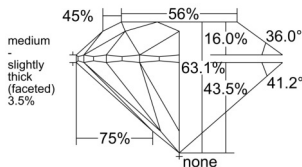

GIA®

FACSIMILE

GIA REPORT 6551151378

Verify this report at GIA.edu

GIA NATURAL DIAMOND DOSSIER®

May 03, 2026
GIA Report Number 6551151378
Shape and Cutting Style ..... Round Brilliant
Measurements ..... 5.04 - 5.07 x 3.19 mm

GRADING RESULTS

Carat Weight ..... 0.50 carat
Color Grade I
Clarity Grade VS2
Cut Grade ..... Excellent

ADDITIONAL GRADING INFORMATION

Polish ..... Excellent
Symmetry ..... Excellent
Fluorescence ..... Medium Blue
Clarity Characteristics ..... Crystal, Cloud
Inscription(s): GIA 6551151378

PROPORTIONS

GRADING SCALES

GIA COLOR SCALE	GIA CLARITY SCALE	GIA CUT SCALE	
D	FLAWLESS	EXCELLENT	
E	INTERNALLY FLAWLESS		
F		VVS₁	VERY GOOD
G	VVS₂		
H	VS₁	GOOD	
I	VS₂		
J	SI₁	FAIR	
K	SI₂		
L	I₁	POOR	
M	I₂		
N	I₃		
O			
P			
Q			
R			
S			
T			
U			
V			
W			
X			
Y			
Z