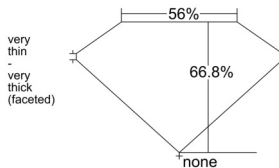

GIA®

FACSIMILE

GIA REPORT 6551147324

Verify this report at GIA.edu

GIA NATURAL DIAMOND DOSSIER®

April 29, 2026
GIA Report Number 6551147324
Shape and Cutting Style ..... Oval Brilliant
Measurements ..... 7.25 x 5.25 x 3.51 mm

GRADING RESULTS

Carat Weight ..... 0.90 carat
Color Grade ..... G
Clarity Grade VS1

ADDITIONAL GRADING INFORMATION

Polish ..... Excellent
Symmetry ..... Very Good
Fluorescence ..... Medium Blue
Clarity Characteristics..... Crystal, Indented Natural, Needle,
Pinpoint

Inscription(s): GIA 6551147324

PROPORTIONS

Profile not to actual proportions

GRADING SCALES

GIA COLOR SCALE		GIA CLARITY SCALE			
NEAR COLORLESS	D	VERY VERY SLIGHTLY INCLUDED	FLAWLESS		
	E		INTERNALLY FLAWLESS		
	F		VVS₁		
	FANT	G	VERY SLIGHTLY INCLUDED	VVS₂	
		H		VS₁	
		VERT LIGHT	I	SLIGHTLY INCLUDED	VS₂
			J		SI₁
	K		SI₂		
	LIGHT		L	INCLUDED	I₁
			M		I₂
N			I₃		
O					
P					
Q					
R					
S					
T					
U					
V					
W					
X					
Y					
Z