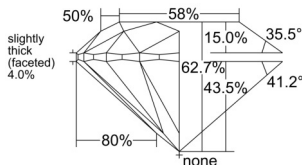

GIA®

FACSIMILE

GIA NATURAL DIAMOND DOSSIER®

May 06, 2026
GIA Report Number 6551147026
Shape and Cutting Style ..... Round Brilliant
Measurements ..... 5.37 - 5.41 x 3.38 mm

GRADING RESULTS

Carat Weight ..... 0.60 carat
Color Grade ..... F
Clarity Grade VS2
Cut Grade ..... Excellent

ADDITIONAL GRADING INFORMATION

Polish ..... Excellent
Symmetry ..... Excellent
Fluorescence ..... None
Clarity Characteristics ..... Feather, Cloud
Inscription(s): GIA 6551147026

GIA REPORT 6551147026

Verify this report at GIA.edu

PROPORTIONS

Profile to actual proportions

GRADING SCALES

GIA COLOR SCALE	GIA CLARITY SCALE	GIA CUT SCALE	
D	FLAWLESS	EXCELLENT	
E	INTERNALLY FLAWLESS		
F		VVS₁	VERY GOOD
G	VVS₂		
H	VS₁	GOOD	
I	VS₂		
J	SI₁	FAIR	
K	SI₂		
L	I₁	POOR	
M	I₂		
N	I₃		
O			
P			
Q			
R			
S			
T			
U			
V			
W			
X			
Y			
Z