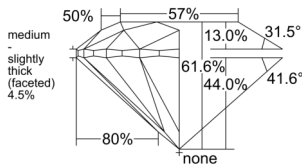

GIA®

FACSIMILE

GIA REPORT 6551143786

Verify this report at GIA.edu

GIA NATURAL DIAMOND DOSSIER®

April 29, 2026
GIA Report Number 6551143786
Shape and Cutting Style ..... Round Brilliant
Measurements ..... 5.28 - 5.29 x 3.26 mm

GRADING RESULTS

Carat Weight ..... 0.55 carat
Color Grade ..... K
Clarity Grade VS1
Cut Grade ..... Excellent

ADDITIONAL GRADING INFORMATION

Polish ..... Excellent
Symmetry ..... Excellent
Fluorescence ..... None
Clarity Characteristics..... Crystal, Needle, Pinpoint
Inscription(s): GIA 6551143786

PROPORTIONS

Profile to actual proportions