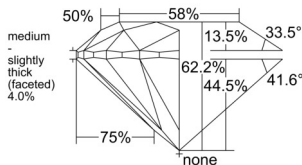

GIA®

FACSIMILE

GIA NATURAL DIAMOND DOSSIER®

April 28, 2026
GIA Report Number 6551134354
Shape and Cutting Style ..... Round Brilliant
Measurements ..... 5.94 - 5.96 x 3.70 mm

GRADING RESULTS

Carat Weight ..... 0.80 carat
Color Grade ..... G
Clarity Grade VVS1
Cut Grade ..... Excellent

ADDITIONAL GRADING INFORMATION

Polish ..... Excellent
Symmetry ..... Excellent
Fluorescence ..... Strong Blue
Clarity Characteristics ..... Pinpoint, Feather
Inscription(s): GIA 6551134354

GIA REPORT 6551134354

Verify this report at GIA.edu

PROPORTIONS

Profile to actual proportions

GRADING SCALES

GIA COLOR SCALE	GIA CLARITY SCALE	GIA CUT SCALE	
D	FLAWLESS	EXCELLENT	
E	INTERNALLY FLAWLESS		
F		VVS₁	VERY GOOD
G	VVS₂		
H	VS₁	GOOD	
I	VS₂		
J	SI₁	FAIR	
K	SI₂		
L	I₁	POOR	
M			
N			
O	I₂		
P			
Q			
R	I₃		
S			
T			
U			
V			
W			
X			
Y			
Z