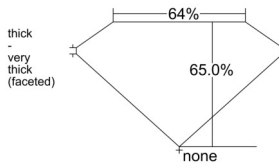

GIA®

FACSIMILE

GIA REPORT 6551107841

Verify this report at GIA.edu

GIA NATURAL DIAMOND DOSSIER®

April 27, 2026
GIA Report Number 6551107841
Shape and Cutting Style ..... Oval Brilliant
Measurements ..... 6.76 x 4.89 x 3.18 mm

GRADING RESULTS

Carat Weight ..... 0.70 carat
Color Grade ..... H
Clarity Grade VVS1

ADDITIONAL GRADING INFORMATION

Polish ..... Excellent
Symmetry ..... Excellent
Fluorescence ..... None
Clarity Characteristics ..... Feather
Inscription(s): GIA 6551107841

PROPORTIONS

Profile not to actual proportions

GRADING SCALES

GIA COLOR SCALE		GIA CLARITY SCALE			
COLORLESS	D	VERY VERY SLIGHTLY INCLUDED	FLAWLESS		
	E		INTERNALLY FLAWLESS		
	F	VERY SLIGHTLY INCLUDED	VVS₁		
	G		VVS₂		
	H		VS₁		
	NEAR COLORLESS	I	SLIGHTLY INCLUDED	VS₂	
		J		SI₁	
		FAINT	K	INCLUDED	SI₂
			L		I₁
			M		I₂
VERT LIGHT	N	LIGHT	I₃		
	O				
	P				
	Q				
	R