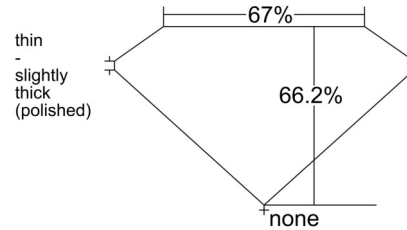

GIA NATURAL DIAMOND GRADING REPORT

April 22, 2026
GIA Report Number 6551084188
Shape and Cutting Style Emerald Cut
Measurements 6.78 x 4.82 x 3.19 mm

GRADING RESULTS

Carat Weight 1.01 carat
Color Grade G
Clarity Grade VS1

Profile not to actual proportions

CLARITY CHARACTERISTICS

KEY TO SYMBOLS*

- Crystal
- ∖ Needle
- Pinpoint

* Red symbols denote internal characteristics (inclusions). Green or black symbols denote external characteristics (blemishes). Diagram is an approximate representation of the diamond, and symbols shown indicate type, position, and approximate size of clarity characteristics. All clarity characteristics may not be shown. Details of finish are not shown.