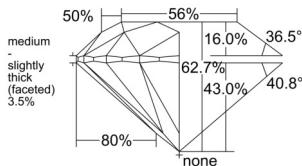

GIA®

FACSIMILE

GIA REPORT 6551083554

Verify this report at GIA.edu

GIA NATURAL DIAMOND DOSSIER®

April 21, 2026
GIA Report Number 6551083554
Shape and Cutting Style ..... Round Brilliant
Measurements ..... 5.94 - 5.97 x 3.73 mm

GRADING RESULTS

Carat Weight ..... 0.81 carat
Color Grade ..... G
Clarity Grade VS1
Cut Grade ..... Excellent

ADDITIONAL GRADING INFORMATION

Polish ..... Excellent
Symmetry ..... Excellent
Fluorescence ..... None
Clarity Characteristics ..... Cloud, Feather
Inscription(s): GIA 6551083554

PROPORTIONS

GRADING SCALES

GIA COLOR SCALE

COLOURESS	D
	E
	F
	G
	H
	I
	J
NEAR COLOURESS	K
	L
FAIN	M
	N
	O
	P
	Q
	R
	S
	T
	U
	V
	W
	X
	Y
LIGHT	Z

GIA CLARITY SCALE

FLAWLESS	INTERNAL FLAWLESS	
		FLAWLESS
VERY VERY SLIGHTLY INCLUDED	VVS₁	
	VVS₂	
VERY SLIGHTLY INCLUDED	VS₁	
	VS₂	
SLIGHTLY INCLUDED	SI₁	
	SI₂	
INCLUDED	I₁	
	I₂	
	I₃	

GIA CUT SCALE

EXCELLENT
VERY GOOD
GOOD
FAIR
POOR