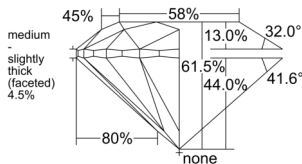

GIA®

FACSIMILE

GIA REPORT 6551082228

Verify this report at GIA.edu

GIA NATURAL DIAMOND DOSSIER®

April 21, 2026
GIA Report Number 6551082228
Shape and Cutting Style ..... Round Brilliant
Measurements ..... 4.39 - 4.41 x 2.71 mm

GRADING RESULTS

Carat Weight ..... 0.32 carat
Color Grade ..... G
Clarity Grade VS1
Cut Grade ..... Excellent

ADDITIONAL GRADING INFORMATION

Polish ..... Excellent
Symmetry ..... Excellent
Fluorescence ..... None
Clarity Characteristics ..... Cloud
Inscription(s): GIA 6551082228

PROPORTIONS

Profile to actual proportions