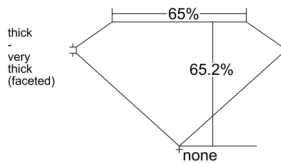

GIA®

FACSIMILE

GIA REPORT 6551079327

Verify this report at GIA.edu

GIA NATURAL DIAMOND DOSSIER®

April 21, 2026
GIA Report Number 6551079327
Shape and Cutting Style ..... Pear Brilliant
Measurements ..... 7.42 x 4.72 x 3.08 mm

GRADING RESULTS

Carat Weight ..... 0.70 carat
Color Grade ..... J
Clarity Grade VS1

ADDITIONAL GRADING INFORMATION

Polish ..... Excellent
Symmetry ..... Excellent
Fluorescence ..... None
Clarity Characteristics ..... Crystal, Pinpoint
Inscription(s): GIA 6551079327

PROPORTIONS

Profile not to actual proportions

GRADING SCALES

GIA COLOR SCALE		GIA CLARITY SCALE	
COLORLESS	D	VERY VERY SLIGHTLY INCLUDED	FLAWLESS
	E		INTERNALLY FLAWLESS
	F		VVS₁
	G		VVS₂
	H		VS₁
	I		VS₂
	J		SI₁
	K		SI₂
	L		I₁
	M		I₂
NEAR COLORLESS	N	SLIGHTLY INCLUDED	I₃
	O		
	P		
	Q		
FAINT	R	INCLUDED	
	S		
	T		
	U		
VERT LIGHT	V		
	W		
	X		
	Y		
LIGHT	Z