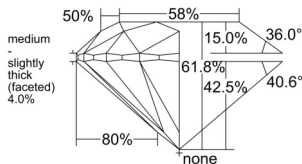

GIA®

FACSIMILE

GIA REPORT 6551076118

Verify this report at GIA.edu

GIA NATURAL DIAMOND DOSSIER®

April 22, 2026
GIA Report Number 6551076118
Shape and Cutting Style ..... Round Brilliant
Measurements ..... 5.69 - 5.72 x 3.53 mm

GRADING RESULTS

Carat Weight ..... 0.71 carat
Color Grade ..... G
Clarity Grade VS1
Cut Grade ..... Excellent

ADDITIONAL GRADING INFORMATION

Polish ..... Excellent
Symmetry ..... Excellent
Fluorescence ..... None
Clarity Characteristics..... Cloud, Needle, Pinpoint
Inspection(s): GIA 6551076118

PROPORTIONS

GRADING SCALES

GIA COLOR SCALE

COLORESS	D
	E
	F
	G
	H
	I
	J
NEAR COLORESS	K
	L
FANIT	M
	N
	O
	P
VERY LIGHT	Q
	R
	S
	T
	U
	V
	W
	X
	Y
LIGHT	Z

GIA CLARITY SCALE

FLAWLESS	INTERNAL FLAWLESS	
		EXCELLENT
VERY VERY SLIGHTLY INCLUDED	VVS₁	VERY GOOD
VERY SLIGHTLY INCLUDED	VVS₂	
SLIGHTLY INCLUDED	VS₁	GOOD
	VS₂	
INCLUDED	SI₁	FAIR
	SI₂	
INCLUDED	I₁	POOR
	I₂	
	I₃