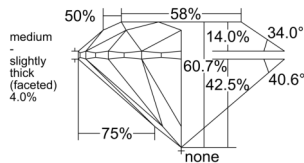

GIA®

FACSIMILE

GIA REPORT 6551072024

Verify this report at GIA.edu

GIA NATURAL DIAMOND DOSSIER®

April 20, 2026
GIA Report Number 6551072024
Shape and Cutting Style ..... Round Brilliant
Measurements ..... 4.80 - 4.83 x 2.93 mm

GRADING RESULTS

Carat Weight ..... 0.42 carat
Color Grade ..... F
Clarity Grade VS1
Cut Grade ..... Excellent

ADDITIONAL GRADING INFORMATION

Polish ..... Excellent
Symmetry ..... Excellent
Fluorescence ..... None
Clarity Characteristics ..... Cloud, Feather, Pinpoint
Inspection(s): GIA 6551072024

PROPORTIONS

Profile to actual proportions

GRADING SCALES

GIA COLOR SCALE

COLORESS	D
	E
	F
	G
	H
	I
	J
NEAR COLORESS	K
	L
FANIT	M
	N
	O
	P
	Q
VERY LIGHT	R
	S
	T
	U
	V
	W
	X
	Y
LIGHT	Z

GIA CLARITY SCALE

VERY VERY SLIGHTLY INCLUDED	FLAWLESS
	INTERNALLY FLAWLESS
VERY SLIGHTLY INCLUDED	VVS₁
	VVS₂
SLIGHTLY INCLUDED	VS₁
	VS₂
INCLUDED	SI₁
	SI₂
	I₁
	I₂
	I₃

GIA CUT SCALE

EXCELLENT	VERY GOOD	GOOD	FAIR	POOR