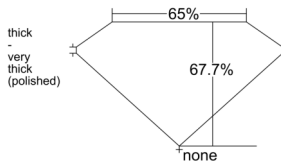

GIA®

FACSIMILE

GIA REPORT 6551058664

Verify this report at GIA.edu

GIA NATURAL DIAMOND DOSSIER®

April 17, 2026
GIA Report Number 6551058664
Shape and Cutting Style ..... **Cut-Cornered Rectangular Modified Brilliant**
Measurements ..... 5.01 x 3.70 x 2.51 mm

GRADING RESULTS

Carat Weight ..... 0.41 carat
Color Grade ..... D
Clarity Grade VVS1

ADDITIONAL GRADING INFORMATION

Polish ..... Excellent
Symmetry ..... Excellent
Fluorescence ..... Faint
Clarity Characteristics ..... Pinpoint
Inscription(s): GIA 6551058664

PROPORTIONS

Profile not to actual proportions

GRADING SCALES

GIA COLOR SCALE		GIA CLARITY SCALE			
COLORLESS	D	VERY VERY SLIGHTLY INCLUDED	FLAWLESS		
	E		INTERNALLY FLAWLESS		
	F	VERY SLIGHTLY INCLUDED	VVS₁		
	G		VVS₂		
	H		VS₁		
	NEAR COLORLESS	I	VERY SLIGHTLY INCLUDED	VS₂	
		J		SI₁	
		FAINT	K	SLIGHTLY INCLUDED	SI₂
			L		I₁
			M		I₂
VERT LIGHT	N	INCLUDED	I₃		
	O				
	P				
	Q				
	R				
	S				
	T				
LIGHT	U				
	V				
	W				
	X				
Y					
Z