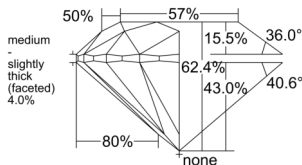

GIA®

FACSIMILE

GIA REPORT 6551041285

Verify this report at GIA.edu

GIA NATURAL DIAMOND DOSSIER®

April 16, 2026
GIA Report Number 6551041285
Shape and Cutting Style ..... Round Brilliant
Measurements ..... 5.66 - 5.69 x 3.54 mm

GRADING RESULTS

Carat Weight ..... 0.71 carat
Color Grade I
Clarity Grade VS1
Cut Grade ..... Excellent

ADDITIONAL GRADING INFORMATION

Polish ..... Excellent
Symmetry ..... Excellent
Fluorescence ..... Strong Blue
Clarity Characteristics ..... Crystal
Inscription(s): GIA 6551041285

PROPORTIONS

Profile to actual proportions

GRADING SCALES

GIA COLOR SCALE

COLORESS	D
	E
	F
	G
	H
	I
	J
NEAR COLORESS	K
	L
FAIN	M
	N
	O
	P
VERY LIGHT	Q
	R
	S
	T
	U
	V
	W
	X
	Y
LIGHT	Z

GIA CLARITY SCALE

FLAWLESS	INTERNAL FLAWLESS	
		FLAWLESS
VERY VERY SLIGHTLY INCLUDED	VVS₁	
	VVS₂	
VERY SLIGHTLY INCLUDED	VS₁	
	VS₂	
SLIGHTLY INCLUDED	SI₁	
	SI₂	
INCLUDED	I₁	
	I₂	
	I₃	

GIA CUT SCALE

EXCELLENT
VERY GOOD
GOOD
FAIR
POOR