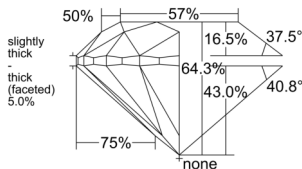

GIA®

FACSIMILE

GIA REPORT 6551035573

Verify this report at GIA.edu

GIA NATURAL DIAMOND DOSSIER®

April 17, 2026
GIA Report Number 6551035573
Shape and Cutting Style ..... Round Brilliant
Measurements ..... 4.95 - 4.97 x 3.19 mm

GRADING RESULTS

Carat Weight ..... 0.50 carat
Color Grade ..... H
Clarity Grade VS1
Cut Grade ..... Very Good

ADDITIONAL GRADING INFORMATION

Polish ..... Excellent
Symmetry ..... Excellent
Fluorescence ..... Medium Blue
Clarity Characteristics ..... Feather, Cloud, Pinpoint
Inscription(s): GIA 6551035573

PROPORTIONS

Profile to actual proportions