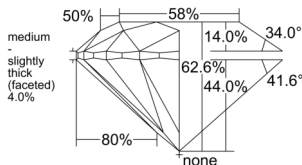

GIA®

FACSIMILE

GIA REPORT 6551032441

Verify this report at GIA.edu

GIA NATURAL DIAMOND DOSSIER®

April 17, 2026
GIA Report Number 6551032441
Shape and Cutting Style ..... Round Brilliant
Measurements ..... 4.44 - 4.47 x 2.79 mm

GRADING RESULTS

Carat Weight ..... 0.34 carat
Color Grade ..... F
Clarity Grade VVS1
Cut Grade ..... Excellent

ADDITIONAL GRADING INFORMATION

Polish ..... Excellent
Symmetry ..... Excellent
Fluorescence ..... None
Clarity Characteristics ..... Pinpoint, Feather
Inscription(s): GIA 6551032441

PROPORTIONS

GRADING SCALES

GIA COLOR SCALE

COLORLESS	D
	E
	F
	G
	H
	I
NEAR COLORLESS	J
	K
	L
FAIN	M
	N
	O
	P
VERY LIGHT	Q
	R
	S
	T
	U
	V
LIGHT	W
	X
	Y
	Z

GIA CLARITY SCALE

FLAWLESS	VERY VERY SLIGHTLY INCLUDED	VS₁	VS₂	VS₁	VS₂	SL₁	SL₂	I₁	I₂	I₃											
											FLAWLESS	INTERNALLY FLAWLESS	VVS₁	VVS₂	VS₁	VS₂	SI₁	SI₂	I₁	I₂	I₃

GIA CUT SCALE

EXCELLENT
VERY GOOD
GOOD
FAIR
POOR