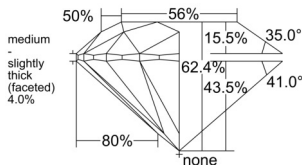

GIA®

FACSIMILE

GIA REPORT 6551028741

Verify this report at GIA.edu

GIA NATURAL DIAMOND DOSSIER®

April 14, 2026
GIA Report Number 6551028741
Shape and Cutting Style ..... Round Brilliant
Measurements ..... 5.66 - 5.68 x 3.54 mm

GRADING RESULTS

Carat Weight ..... 0.70 carat
Color Grade ..... F
Clarity Grade VVS2
Cut Grade ..... Excellent

ADDITIONAL GRADING INFORMATION

Polish ..... Excellent
Symmetry ..... Excellent
Fluorescence ..... None
Clarity Characteristics..... Needle, Pinpoint, Cloud
Inscription(s): GIA 6551028741

PROPORTIONS

GRADING SCALES

GIA COLOR SCALE

COLOREDNESS	D
	E
	F
	G
	H
	I
	J
NEAR COLORLESS	K
	L
FAIN	M
	N
	O
	P
VERY LIGHT	Q
	R
	S
	T
	U
	V
	W
	X
	Y
LIGHT	Z

GIA CLARITY SCALE

VERY VERY SLIGHTLY INCLUDED	FLAWLESS
	INTERNALLY FLAWLESS
VERY SLIGHTLY INCLUDED	VVS₁
	VVS₂
SLIGHTLY INCLUDED	VS₁
	VS₂
INCLUDED	SI₁
	SI₂
	I₁
	I₂
	I₃

GIA CUT SCALE

EXCELLENT
VERY GOOD
GOOD
FAIR
POOR