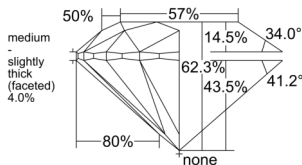

GIA®

FACSIMILE

GIA REPORT 6551027954

Verify this report at GIA.edu

GIA NATURAL DIAMOND DOSSIER®

April 14, 2026
GIA Report Number 6551027954
Shape and Cutting Style ..... Round Brilliant
Measurements ..... 5.36 - 5.40 x 3.36 mm

GRADING RESULTS

Carat Weight ..... 0.60 carat
Color Grade ..... M
Clarity Grade VS2
Cut Grade ..... Excellent

ADDITIONAL GRADING INFORMATION

Polish ..... Very Good
Symmetry ..... Excellent
Fluorescence ..... None
Clarity Characteristics ..... Crystal, Cloud
Inscription(s): GIA 6551027954

PROPORTIONS

GRADING SCALES

GIA COLOR SCALE	GIA CLARITY SCALE	GIA CUT SCALE	
D	FLAWLESS	EXCELLENT	
E	INTERNALLY FLAWLESS		
F		VVS₁	VERY GOOD
G	VVS₂		
H	VS₁	GOOD	
I	VS₂		
J	SI₁	FAIR	
K	SI₂		
L	I₁	POOR	
M	I₂		
N	I₃		
O			
P			
Q			
R			
S			
T			
U			
V			
W			
X			
Y			
Z