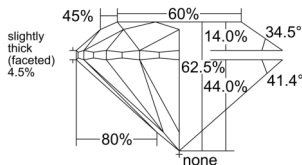

GIA®

FACSIMILE

GIA NATURAL DIAMOND DOSSIER®

April 13, 2026
GIA Report Number 6551015331
Shape and Cutting Style ..... Round Brilliant
Measurements ..... 6.11 - 6.15 x 3.83 mm

GRADING RESULTS

Carat Weight ..... 0.90 carat
Color Grade ..... F
Clarity Grade VS2
Cut Grade ..... Excellent

ADDITIONAL GRADING INFORMATION

Polish ..... Excellent
Symmetry ..... Excellent
Fluorescence ..... None
Clarity Characteristics ..... Cloud, Crystal
Inscription(s): GIA 6551015331

GIA REPORT 6551015331

Verify this report at GIA.edu

PROPORTIONS

Profile to actual proportions