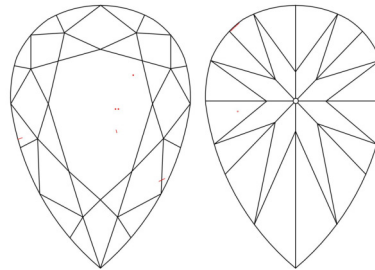

GIA NATURAL DIAMOND GRADING REPORT

April 14, 2026  
 GIA Report Number ..... 6551011225  
 Shape and Cutting Style ..... Pear Brilliant  
 Measurements ..... 11.60 x 7.30 x 4.68 mm

GRADING RESULTS

Carat Weight ..... 2.50 carat  
 Color Grade ..... F  
 Clarity Grade ..... VVS2

ADDITIONAL GRADING INFORMATION

Polish ..... Excellent  
 Symmetry ..... Excellent  
 Fluorescence ..... None  
 Inscription(s): GIA 6551011225  
**Comments:** Additional pinpoints are not shown.

PROPORTIONS

Profile not to actual proportions

CLARITY CHARACTERISTICS

KEY TO SYMBOLS\*

- Pinpoint
- ∖ Needle
- ∩ Feather

\* Red symbols denote internal characteristics (inclusions). Green or black symbols denote external characteristics (blemishes). Diagram is an approximate representation of the diamond, and symbols shown indicate type, position, and approximate size of clarity characteristics. All clarity characteristics may not be shown. Details of finish are not shown.