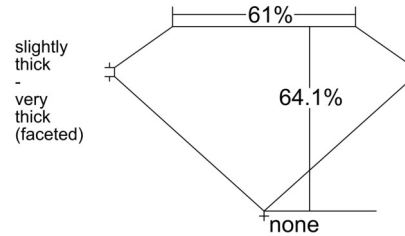

GIA NATURAL DIAMOND GRADING REPORT

April 14, 2026  
 GIA Report Number ..... 6551011225  
 Shape and Cutting Style ..... Pear Brilliant  
 Measurements ..... 11.60 x 7.30 x 4.68 mm

GRADING RESULTS

Carat Weight ..... 2.50 carat  
 Color Grade ..... F  
 Clarity Grade ..... VVS2

Profile not to actual proportions

CLARITY CHARACTERISTICS

KEY TO SYMBOLS\*

- Pinpoint
- ∖ Needle
- ∩ Feather

\* Red symbols denote internal characteristics (inclusions). Green or black symbols denote external characteristics (blemishes). Diagram is an approximate representation of the diamond, and symbols shown indicate type, position, and approximate size of clarity characteristics. All clarity characteristics may not be shown. Details of finish are not shown.