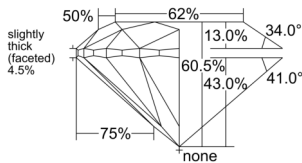

GIA®

FACSIMILE

GIA REPORT 6551006644

Verify this report at GIA.edu

GIA NATURAL DIAMOND DOSSIER®

April 11, 2026
GIA Report Number 6551006644
Shape and Cutting Style ..... Round Brilliant
Measurements ..... 4.27 - 4.30 x 2.59 mm

GRADING RESULTS

Carat Weight ..... 0.30 carat
Color Grade L
Clarity Grade VS1
Cut Grade ..... Excellent

ADDITIONAL GRADING INFORMATION

Polish ..... Excellent
Symmetry ..... Excellent
Fluorescence ..... None
Clarity Characteristics..... Crystal, Feather, Needle, Pinpoint
Inscription(s): GIA 6551006644

PROPORTIONS

Profile to actual proportions