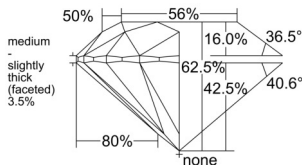

GIA®

FACSIMILE

GIA REPORT 6551004766

Verify this report at GIA.edu

GIA NATURAL DIAMOND DOSSIER®

April 11, 2026
GIA Report Number 6551004766
Shape and Cutting Style ..... Round Brilliant
Measurements ..... 4.87 - 4.90 x 3.06 mm

GRADING RESULTS

Carat Weight ..... 0.45 carat
Color Grade L
Clarity Grade VS1
Cut Grade ..... Excellent

ADDITIONAL GRADING INFORMATION

Polish ..... Excellent
Symmetry ..... Excellent
Fluorescence ..... Faint
Clarity Characteristics ..... Feather, Cloud, Pinpoint
Inscription(s): GIA 6551004766

PROPORTIONS

GRADING SCALES

GIA COLOR SCALE	GIA CLARITY SCALE	GIA CUT SCALE	
D	FLAWLESS	EXCELLENT	
E	INTERNALLY FLAWLESS		
F		VVS₁	VERY GOOD
G	VVS₂		
H	VS₁	GOOD	
I	VS₂		
J	SI₁	FAIR	
K	SI₂		
L	I₁	POOR	
M	I₂		
N	I₃		
O			
P			
Q			
R			
S			
T			
U			
V			
W			
X			
Y			
Z