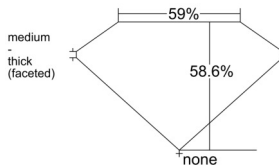

GIA®

FACSIMILE

GIA REPORT 6551004754

Verify this report at GIA.edu

GIA NATURAL DIAMOND DOSSIER®

April 10, 2026
GIA Report Number 6551004754
Shape and Cutting Style ..... Heart Brilliant
Measurements ..... 5.68 x 6.35 x 3.72 mm

GRADING RESULTS

Carat Weight ..... 0.75 carat
Color Grade ..... G
Clarity Grade VS1

ADDITIONAL GRADING INFORMATION

Polish ..... Excellent
Symmetry ..... Excellent
Fluorescence ..... None
Clarity Characteristics ..... Cloud, Pinpoint
Inscription(s): GIA 6551004754

PROPORTIONS

Profile not to actual proportions

GRADING SCALES

GIA COLOR SCALE		GIA CLARITY SCALE			
COLORLESS	D	VERY VERY SLIGHTLY INCLUDED	FLAWLESS		
	E		INTERNALLY FLAWLESS		
	F		VVS₁		
	G		VVS₂		
	NEAR COLORLESS		H	VERY SLIGHTLY INCLUDED	VS₁
			I		VS₂
	FAINT		J	SLIGHTLY INCLUDED	SI₁
			K		SI₂
			L		I₁
			M		I₂
VERT LIGHT		N	INCLUDED		I₃
		O			
LIGHT		P			
		Q			
		R			
		S			
	T				
	U				
	V				
	Z