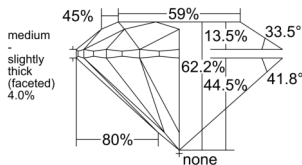

GIA®

FACSIMILE

GIA REPORT 6551002439

Verify this report at gia.edu

GIA NATURAL DIAMOND DOSSIER®

April 09, 2026
GIA Report Number 6551002439
Shape and Cutting Style ..... Round Brilliant
Measurements ..... 4.32 - 4.35 x 2.69 mm

GRADING RESULTS

Carat Weight ..... 0.31 carat
Color Grade ..... K
Clarity Grade VVS1
Cut Grade ..... Excellent

ADDITIONAL GRADING INFORMATION

Polish ..... Excellent
Symmetry ..... Excellent
Fluorescence ..... Faint
Clarity Characteristics ..... Pinpoint
Inscription(s): GIA 6551002439

PROPORTIONS

Profile to actual proportions