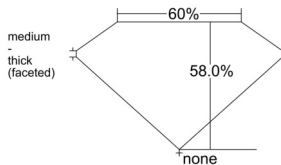

GIA®

FACSIMILE

GIA REPORT 6545999988

Verify this report at GIA.edu

GIA NATURAL DIAMOND DOSSIER®

April 10, 2026
GIA Report Number 6545999988
Shape and Cutting Style ..... Marquise Brilliant
Measurements ..... 9.78 x 4.70 x 2.73 mm

GRADING RESULTS

Carat Weight ..... 0.73 carat
Color Grade I
Clarity Grade VS1

ADDITIONAL GRADING INFORMATION

Polish ..... Excellent
Symmetry ..... Excellent
Fluorescence ..... None
Clarity Characteristics ..... Twinning Wisp, Pinpoint
Inscription(s): GIA 6545999988

PROPORTIONS

Profile not to actual proportions

GRADING SCALES

GIA COLOR SCALE		GIA CLARITY SCALE			
COLORLESS	D	VERY VERY SLIGHTLY INCLUDED	FLAWLESS		
	E		INTERNALLY FLAWLESS		
	F	VERY SLIGHTLY INCLUDED	VVS₁		
	G		VVS₂		
	H		VS₁		
	NEAR COLORLESS	I	SLIGHTLY INCLUDED	VS₂	
		J		SI₁	
		FAINT	K	INCLUDED	SI₂
			L		I₁
			M		I₂
VERT LIGHT	N	LIGHT	I₃		
	O				
	P				
	Q				
	R