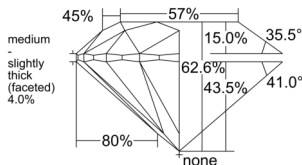

GIA®

FACSIMILE

GIA REPORT 6545998236

Verify this report at GIA.edu

GIA NATURAL DIAMOND DOSSIER®

April 09, 2026
GIA Report Number 6545998236
Shape and Cutting Style ..... Round Brilliant
Measurements ..... 4.55 - 4.58 x 2.86 mm

GRADING RESULTS

Carat Weight ..... 0.37 carat
Color Grade ..... E
Clarity Grade SI2
Cut Grade ..... Excellent

ADDITIONAL GRADING INFORMATION

Polish ..... Excellent
Symmetry ..... Excellent
Fluorescence ..... None
Clarity Characteristics ..... Crystal, Cloud
Inscription(s): GIA 6545998236

PROPORTIONS

GRADING SCALES

GIA COLOR SCALE

COLORLESS	D
	E
	F
	G
	H
	I
	J
NEAR COLORLESS	K
	L
Faint	M
	N
	O
	P
Very Light	Q
	R
	S
	T
	U
	V
Light	W
	X
	Y
	Z

GIA CLARITY SCALE

FLAWLESS	VERY VERY SLIGHTLY INCLUDED	VVS₁	VVS₂	VS₁	VS₂	SI₁	SI₂	I₁	I₂	I₃	
											INTERNAL FLAWLESS

GIA CUT SCALE

EXCELLENT
VERY GOOD
GOOD
FAIR
POOR