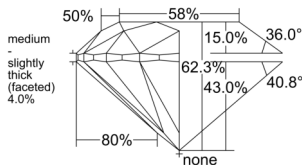

GIA®

FACSIMILE

GIA REPORT 6545997746

Verify this report at GIA.edu

GIA NATURAL DIAMOND DOSSIER®

April 09, 2026
GIA Report Number 6545997746
Shape and Cutting Style ..... Round Brilliant
Measurements ..... 4.89 - 4.92 x 3.06 mm

GRADING RESULTS

Carat Weight ..... 0.46 carat
Color Grade ..... D
Clarity Grade VVS1
Cut Grade ..... Excellent

ADDITIONAL GRADING INFORMATION

Polish ..... Excellent
Symmetry ..... Excellent
Fluorescence ..... Medium Blue
Clarity Characteristics ..... Pinpoint
Inscription(s): GIA 6545997746

PROPORTIONS

Profile to actual proportions