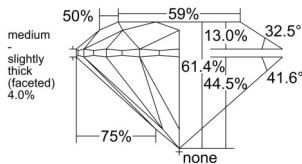

GIA®

FACSIMILE

GIA REPORT 6545992641

Verify this report at GIA.edu

GIA NATURAL DIAMOND DOSSIER®

April 09, 2026
GIA Report Number 6545992641
Shape and Cutting Style ..... Round Brilliant
Measurements ..... 5.75 - 5.78 x 3.54 mm

GRADING RESULTS

Carat Weight ..... 0.71 carat
Color Grade ..... J
Clarity Grade S11
Cut Grade ..... Excellent

ADDITIONAL GRADING INFORMATION

Polish ..... Excellent
Symmetry ..... Excellent
Fluorescence ..... Faint
Clarity Characteristics ..... Crystal, Cloud
Inscription(s): GIA 6545992641

PROPORTIONS

Profile to actual proportions

GRADING SCALES

GIA COLOR SCALE	GIA CLARITY SCALE	GIA CUT SCALE	
D	FLAWLESS	EXCELLENT	
E	INTERNALLY FLAWLESS		
F		VVS₁	VERY GOOD
G	VVS₂		
H	VS₁	GOOD	
I	VS₂		
J	S1₁	FAIR	
K	S1₂		
L	I₁	POOR	
M	I₂		
N	I₃		
O			
P			
Q			
R			
S			
T			
U			
V			
W			
X			
Y			
Z