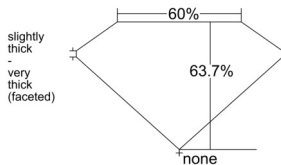

GIA®

FACSIMILE

GIA REPORT 6545992243

Verify this report at GIA.edu

GIA NATURAL DIAMOND DOSSIER®

April 10, 2026
GIA Report Number 6545992243
Shape and Cutting Style ..... Oval Brilliant
Measurements ..... 6.92 x 4.87 x 3.11 mm

GRADING RESULTS

Carat Weight ..... 0.70 carat
Color Grade I
Clarity Grade VS1

ADDITIONAL GRADING INFORMATION

Polish ..... Very Good
Symmetry ..... Very Good
Fluorescence ..... None
Clarity Characteristics..... Cloud, Feather, Needle, Pinpoint
Inscription(s): GIA 6545992243

PROPORTIONS

Profile not to actual proportions

GRADING SCALES

GIA COLOR SCALE		GIA CLARITY SCALE			
COLORLESS	D	VERY VERY SLIGHTLY INCLUDED	FLAWLESS		
	E		INTERNALLY FLAWLESS		
	F	VERY SLIGHTLY INCLUDED	VVS₁		
	G		VVS₂		
	H		VS₁		
	NEAR COLORLESS	I	SLIGHTLY INCLUDED	VS₂	
		J		SI₁	
		FAINT	K	INCLUDED	SI₂
			L		I₁
			M		I₂
VERT LIGHT	N	LIGHT	I₃		
	O				
	P				
	Q				
	R