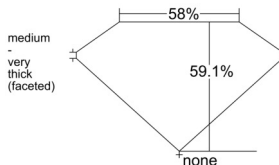

GIA®

FACSIMILE

GIA REPORT 6545991055

Verify this report at GIA.edu

GIA NATURAL DIAMOND DOSSIER®

April 09, 2026
GIA Report Number 6545991055
Shape and Cutting Style ..... Heart Brilliant
Measurements ..... 5.39 x 6.38 x 3.77 mm

GRADING RESULTS

Carat Weight ..... 0.70 carat
Color Grade ..... F
Clarity Grade SI2

ADDITIONAL GRADING INFORMATION

Polish ..... Excellent
Symmetry ..... Very Good
Fluorescence ..... None
Clarity Characteristics ..... Cloud, Crystal
Inscription(s): GIA 6545991055

PROPORTIONS

Profile not to actual proportions

GRADING SCALES

GIA COLOR SCALE		GIA CLARITY SCALE			
COLORLESS	D	VERY VERY SLIGHTLY INCLUDED	FLAWLESS		
	E		INTERNALLY FLAWLESS		
	F	VERY SLIGHTLY INCLUDED	VVS₁		
	G		VVS₂		
	H		VS₁		
	NEAR COLORLESS	I	SLIGHTLY INCLUDED	SI₁	
		J		SI₂	
		FAINT	K	INCLUDED	I₁
			L		I₂
	M		I₃		
VERT LIGHT	N		LIGHT		
	O				
	P				
	Q				
	R				
	S				
	T