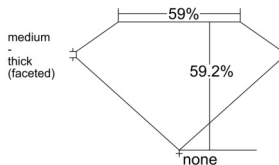

GIA®

FACSIMILE

GIA REPORT 6545990834

Verify this report at GIA.edu

GIA NATURAL DIAMOND DOSSIER®

April 09, 2026
GIA Report Number 6545990834
Shape and Cutting Style ..... Heart Brilliant
Measurements ..... 4.97 x 5.50 x 3.25 mm

GRADING RESULTS

Carat Weight ..... 0.50 carat
Color Grade ..... D
Clarity Grade SI2

ADDITIONAL GRADING INFORMATION

Polish ..... Excellent
Symmetry ..... Excellent
Fluorescence ..... None
Clarity Characteristics ..... Cloud, Crystal
Inscription(s): GIA 6545990834

PROPORTIONS

Profile not to actual proportions

GRADING SCALES

GIA COLOR SCALE		GIA CLARITY SCALE	
COLORLESS	D	VERY VERY SLIGHTLY INCLUDED	FLAWLESS
	E		INTERNALLY FLAWLESS
	F		VVS₁
	G		VVS₂
	H		VS₁
	I		VS₂
	J		SI₁
	K		SI₂
	L		I₁
	M		I₂
NEAR COLORLESS	N	SLIGHTLY INCLUDED	I₃
	O		
	P		
	Q		
FAINT	R		
	S		
	T		
	U		
VERT LIGHT	V		
	W		
	X		
	Y		
LIGHT	Z