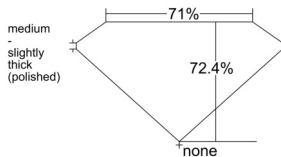

GIA®

FACSIMILE

GIA REPORT 6545990705

Verify this report at GIA.edu

GIA NATURAL DIAMOND DOSSIER®

April 09, 2026
GIA Report Number 6545990705
Shape and Cutting Style ..... Square Modified Brilliant
Measurements ..... 5.04 x 4.96 x 3.59 mm

GRADING RESULTS

Carat Weight ..... 0.70 carat
Color Grade ..... E
Clarity Grade SI2

ADDITIONAL GRADING INFORMATION

Polish ..... Excellent
Symmetry ..... Very Good
Fluorescence ..... None
Clarity Characteristics..... Crystal, Feather
Inscription(s): GIA 6545990705

PROPORTIONS

Profile not to actual proportions

GRADING SCALES

GIA COLOR SCALE		GIA CLARITY SCALE	
COLORLESS	D	VERY VERY SLIGHTLY INCLUDED	FLAWLESS
	E		INTERNALLY FLAWLESS
	F		VVS₁
	G		VVS₂
	H		VS₁
	I		VS₂
	J		SI₁
	K		SI₂
	L		I₁
	M		I₂
NEAR COLORLESS	N	SLIGHTLY INCLUDED	I₃
	O		
	P		
	Q		
FAINT	R		
	S		
	T		
	U		
VERY LIGHT	V		
	W		
	X		
	Y		
LIGHT	Z