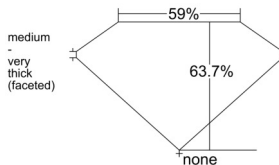

GIA®

FACSIMILE

GIA REPORT 6545989528

Verify this report at GIA.edu

GIA NATURAL DIAMOND DOSSIER®

April 09, 2026
GIA Report Number 6545989528
Shape and Cutting Style ..... Heart Brilliant
Measurements ..... 5.72 x 6.57 x 4.18 mm

GRADING RESULTS

Carat Weight ..... 0.92 carat
Color Grade ..... D
Clarity Grade VVS1

ADDITIONAL GRADING INFORMATION

Polish ..... Excellent
Symmetry ..... Excellent
Fluorescence ..... Faint
Clarity Characteristics ..... Pinpoint
Inscription(s): GIA 6545989528

PROPORTIONS

Profile not to actual proportions

GRADING SCALES

GIA COLOR SCALE		GIA CLARITY SCALE			
COLORLESS	D	VERY VERY SLIGHTLY INCLUDED	FLAWLESS		
	E		INTERNALLY FLAWLESS		
	F	VERY SLIGHTLY INCLUDED	VVS₁		
	G		VVS₂		
	H		VS₁		
	NEAR COLORLESS	I	SLIGHTLY INCLUDED	VS₂	
		J		SI₁	
		FAINT	K	INCLUDED	SI₂
			L		I₁
			M		I₂
VERT LIGHT	N	LIGHT	I₃		
	O				
	P				
	Q				
	R				
	S				
	T