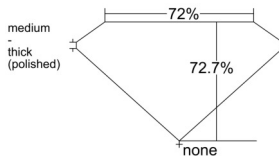

GIA®

FACSIMILE

GIA REPORT 6545989499

Verify this report at GIA.edu

GIA NATURAL DIAMOND DOSSIER®

April 09, 2026
GIA Report Number 6545989499
Shape and Cutting Style ..... Square Modified Brilliant
Measurements ..... 5.47 x 5.38 x 3.91 mm

GRADING RESULTS

Carat Weight ..... 0.90 carat
Color Grade ..... D
Clarity Grade VS1

ADDITIONAL GRADING INFORMATION

Polish ..... Very Good
Symmetry ..... Very Good
Fluorescence ..... None
Clarity Characteristics..... Crystal, Feather, Pinpoint
Inscription(s): GIA 6545989499

PROPORTIONS

Profile not to actual proportions

GRADING SCALES

GIA COLOR SCALE		GIA CLARITY SCALE			
COLORLESS	D	VERY VERY SLIGHTLY INCLUDED	FLAWLESS		
	E		INTERNALLY FLAWLESS		
	F		VVS₁		
	NEAR COLORLESS	G	VVS₂		
		H	VERY SLIGHTLY INCLUDED	VS₁	
		I		VS₂	
		FAINT	J	SLIGHTLY INCLUDED	SI₁
			K		SI₂
	L		INCLUDED		I₁
	M			I₂	
VERT LIGHT	N		LIGHT	I₃	
	O				
	P				
	Q				
	R