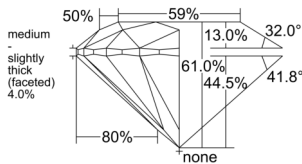

GIA®

FACSIMILE

GIA REPORT 6545989346

Verify this report at GIA.edu

GIA NATURAL DIAMOND DOSSIER®

April 11, 2026
GIA Report Number 6545989346
Shape and Cutting Style ..... Round Brilliant
Measurements ..... 4.42 - 4.45 x 2.71 mm

GRADING RESULTS

Carat Weight ..... 0.32 carat
Color Grade ..... E
Clarity Grade ..... Flawless
Cut Grade ..... Excellent

ADDITIONAL GRADING INFORMATION

Polish ..... Excellent
Symmetry ..... Excellent
Fluorescence ..... None
Clarity Characteristics ..... None
Inscription(s): GIA 6545989346

PROPORTIONS

Profile to actual proportions

GRADING SCALES

GIA COLOR SCALE	GIA CLARITY SCALE	GIA CUT SCALE	
D	FLAWLESS	EXCELLENT	
E	INTERNALLY FLAWLESS		
F		VVS₁	VERY GOOD
G	VVS₂		
H	VS₁	GOOD	
I	VS₂		
J	SI₁	FAIR	
K	SI₂		
L	I₁	POOR	
M	I₂		
N	I₃		
O			
P			
Q			
R			
S			
T			
U			
V			
W			
X			
Y			
Z