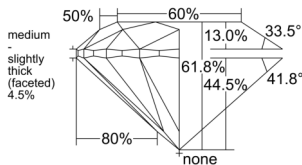

GIA®

FACSIMILE

GIA REPORT 6545989340

Verify this report at GIA.edu

GIA NATURAL DIAMOND DOSSIER®

April 08, 2026
GIA Report Number 6545989340
Shape and Cutting Style ..... Round Brilliant
Measurements ..... 4.70 - 4.72 x 2.91 mm

GRADING RESULTS

Carat Weight ..... 0.40 carat
Color Grade ..... F
Clarity Grade VVS1
Cut Grade ..... Excellent

ADDITIONAL GRADING INFORMATION

Polish ..... Excellent
Symmetry ..... Excellent
Fluorescence ..... None
Clarity Characteristics..... Cloud, Feather, Surface Graining
Inspection(s): GIA 6545989340

PROPORTIONS

Profile to actual proportions

GRADING SCALES

GIA COLOR SCALE	GIA CLARITY SCALE	GIA CUT SCALE
COLOURLESS	FLAWLESS	EXCELLENT
D	INTERNALLY FLAWLESS	
E	VVS₁	VERY GOOD
F		
G	VVS₂	
H	VS₁	GOOD
I		
J	VS₂	
K	SI₁	FAIR
L		
M	SI₂	
N	I₁	POOR
O		
P	I₂	
Q	I₃	
R		
S		
T		
U		
V		
W		
X		
Y		
Z