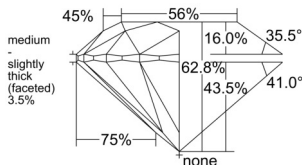

GIA®

FACSIMILE

GIA REPORT 6545989045

Verify this report at GIA.edu

GIA NATURAL DIAMOND DOSSIER®

April 08, 2026
GIA Report Number 6545989045
Shape and Cutting Style ..... Round Brilliant
Measurements ..... 5.06 - 5.10 x 3.19 mm

GRADING RESULTS

Carat Weight ..... 0.50 carat
Color Grade ..... E
Clarity Grade VS2
Cut Grade ..... Excellent

ADDITIONAL GRADING INFORMATION

Polish ..... Excellent
Symmetry ..... Excellent
Fluorescence ..... None
Clarity Characteristics ..... Cloud, Crystal
Inscription(s): GIA 6545989045

PROPORTIONS

Profile to actual proportions