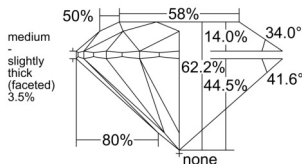

GIA®

FACSIMILE

GIA NATURAL DIAMOND DOSSIER®

April 09, 2026
GIA Report Number 6545987197
Shape and Cutting Style ..... Round Brilliant
Measurements ..... 5.09 - 5.11 x 3.17 mm

GRADING RESULTS

Carat Weight ..... 0.50 carat
Color Grade ..... M
Clarity Grade VS2
Cut Grade ..... Excellent

ADDITIONAL GRADING INFORMATION

Polish ..... Excellent
Symmetry ..... Excellent
Fluorescence ..... None
Clarity Characteristics ..... Cloud
Inscription(s): GIA 6545987197

GIA REPORT 6545987197

Verify this report at GIA.edu

PROPORTIONS

Profile to actual proportions