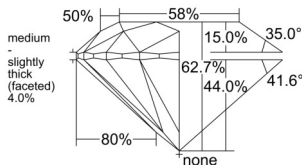

GIA®

FACSIMILE

GIA REPORT 6545985961

Verify this report at GIA.edu

GIA NATURAL DIAMOND DOSSIER®

April 07, 2026
GIA Report Number 6545985961
Shape and Cutting Style ..... Round Brilliant
Measurements ..... 5.09 - 5.13 x 3.21 mm

GRADING RESULTS

Carat Weight ..... 0.51 carat
Color Grade ..... F
Clarity Grade VVS1
Cut Grade ..... Excellent

ADDITIONAL GRADING INFORMATION

Polish ..... Excellent
Symmetry ..... Excellent
Fluorescence ..... None
Clarity Characteristics ..... Internal Graining
Inscription(s): GIA 6545985961

PROPORTIONS

GRADING SCALES

GIA COLOR SCALE

COLORESS	D
	E
	F
	G
	H
	I
	J
NEAR COLORESS	K
	L
FANIT	M
	N
	O
	P
	Q
VERY LIGHT	R
	S
	T
	U
	V
	W
	X
	Y
LIGHT	Z

GIA CLARITY SCALE

FLAWLESS	INTERNAL FLAWLESS	
		EXCELLENT
VERY VERY SLIGHTLY INCLUDED	VVS₁	
	VVS₂	
VERY SLIGHTLY INCLUDED	VS₁	
	VS₂	
SLIGHTLY INCLUDED	SI₁	
	SI₂	
INCLUDED	I₁	
	I₂	
	I₃	

GIA CUT SCALE

EXCELLENT
VERY GOOD
GOOD
FAIR
POOR