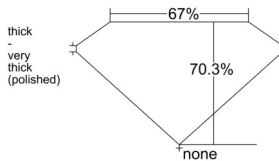

GIA®

FACSIMILE

GIA REPORT 6545982571

Verify this report at GIA.edu

GIA NATURAL DIAMOND DOSSIER®

April 08, 2026
GIA Report Number **6545982571**
Shape and Cutting Style ..... **Cut-Cornered Rectangular Modified Brilliant**
Measurements ..... **5.82 x 4.38 x 3.08 mm**

GRADING RESULTS

Carat Weight ..... **0.70 carat**
Color Grade ..... **I**
Clarity Grade **VVS2**

ADDITIONAL GRADING INFORMATION

Polish ..... **Excellent**
Symmetry ..... **Excellent**
Fluorescence ..... **Medium Blue**
Clarity Characteristics ..... **Cloud, Indented Natural**
Inspection(s): GIA 6545982571

PROPORTIONS

Profile not to actual proportions

GRADING SCALES

GIA COLOR SCALE		GIA CLARITY SCALE			
COLORLESS	D	VERY VERY SLIGHTLY INCLUDED	FLAWLESS		
	E		INTERNALLY FLAWLESS		
	F	VERY SLIGHTLY INCLUDED	VVS₁		
	G		VVS₂		
	H		VS₁		
	NEAR COLORLESS	I	VERY SLIGHTLY INCLUDED	VS₂	
		J		SI₁	
		FAINT	K	SLIGHTLY INCLUDED	SI₂
			L		I₁
			M		I₂
VERT LIGHT	N	INCLUDED	I₃		
	O				
	P				
	Q				
	R				
LIGHT	S				
	T				
	U				
	V				
	Z