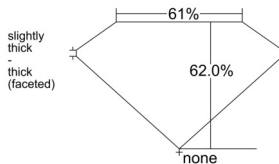

GIA®

FACSIMILE

GIA REPORT 6545980061

Verify this report at GIA.edu

GIA NATURAL DIAMOND DOSSIER®

April 07, 2026
GIA Report Number 6545980061
Shape and Cutting Style ..... Oval Brilliant
Measurements ..... 6.24 x 4.45 x 2.76 mm

GRADING RESULTS

Carat Weight ..... 0.50 carat
Color Grade ..... F
Clarity Grade VS1

ADDITIONAL GRADING INFORMATION

Polish ..... Excellent
Symmetry ..... Excellent
Fluorescence ..... Faint
Clarity Characteristics..... Crystal, Cloud, Feather, Needle
Inscription(s): GIA 6545980061

PROPORTIONS

Profile not to actual proportions

GRADING SCALES

GIA COLOR SCALE		GIA CLARITY SCALE			
COLORLESS	D	VERY VERY SLIGHTLY INCLUDED	FLAWLESS		
	E		INTERNALLY FLAWLESS		
	F		VVS₁		
	NEAR COLORLESS	G	VERY SLIGHTLY INCLUDED	VVS₂	
		H		VS₁	
		FAINT	I	SLIGHTLY INCLUDED	VS₂
			J		SI₁
			K		SI₂
	LIGHT	L	INCLUDED	I₁	
		M		I₂	
N		I₃			
O					
P					
Q					
R