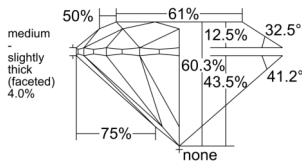

GIA®

FACSIMILE

GIA REPORT 6545978246

Verify this report at GIA.edu

GIA NATURAL DIAMOND DOSSIER®

April 08, 2026
GIA Report Number 6545978246
Shape and Cutting Style ..... Round Brilliant
Measurements ..... 5.11 - 5.15 x 3.09 mm

GRADING RESULTS

Carat Weight ..... 0.50 carat
Color Grade ..... K
Clarity Grade VS1
Cut Grade ..... Excellent

ADDITIONAL GRADING INFORMATION

Polish ..... Excellent
Symmetry ..... Excellent
Fluorescence ..... None
Clarity Characteristics ..... Feather, Cloud, Pinpoint
Inscription(s): GIA 6545978246

PROPORTIONS

Profile to actual proportions

GRADING SCALES

GIA COLOR SCALE	GIA CLARITY SCALE	GIA CUT SCALE	
D	FLAWLESS	EXCELLENT	
E	INTERNALLY FLAWLESS		
F		VVS₁	VERY GOOD
G	VVS₂		
H	VS₁	GOOD	
I	VS₂		
J	SI₁	FAIR	
K	SI₂		
L	I₁	POOR	
M			
N			
O	I₂		
P			
Q			
R	I₃		
S			
T			
U			
V			
W			
X			
Y			
Z