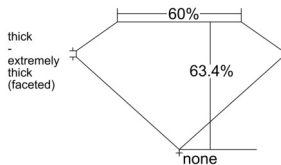

GIA®

FACSIMILE

GIA REPORT 6545977001

Verify this report at GIA.edu

GIA NATURAL DIAMOND DOSSIER®

April 09, 2026
GIA Report Number 6545977001
Shape and Cutting Style ..... Marquise Brilliant
Measurements ..... 8.06 x 3.64 x 2.31 mm

GRADING RESULTS

Carat Weight ..... 0.41 carat
Color Grade ..... J
Clarity Grade VS1

ADDITIONAL GRADING INFORMATION

Polish ..... Excellent
Symmetry ..... Good
Fluorescence ..... Strong Blue
Clarity Characteristics ..... Feather
Inscription(s): GIA 6545977001

PROPORTIONS

Profile not to actual proportions

GRADING SCALES

GIA COLOR SCALE		GIA CLARITY SCALE			
COLORLESS	D	VERY VERY SLIGHTLY INCLUDED	FLAWLESS		
	E		INTERNALLY FLAWLESS		
	F	VERY SLIGHTLY INCLUDED	VVS₁		
	G		VVS₂		
	H		VS₁		
	NEAR COLORLESS	I	SLIGHTLY INCLUDED	VS₂	
		J		SI₁	
		FAINT	K	INCLUDED	SI₂
			L		I₁
			M		I₂
VERT LIGHT			N	LIGHT	I₃
			O		
			P		
	Q				
LIGHT	R				
	S				
	T				
	U				
	V				
	W				
	X				
	Y				
	Z