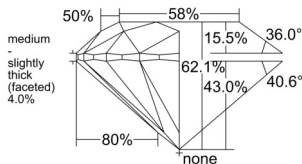

GIA®

FACSIMILE

GIA REPORT 6545976380

Verify this report at GIA.edu

GIA NATURAL DIAMOND DOSSIER®

April 09, 2026
GIA Report Number 6545976380
Shape and Cutting Style ..... Round Brilliant
Measurements ..... 4.69 - 4.72 x 2.92 mm

GRADING RESULTS

Carat Weight ..... 0.40 carat
Color Grade ..... D
Clarity Grade VS1
Cut Grade ..... Excellent

ADDITIONAL GRADING INFORMATION

Polish ..... Excellent
Symmetry ..... Excellent
Fluorescence ..... Strong Blue
Clarity Characteristics..... Crystal, Feather, Cloud, Pinpoint
Inscription(s): GIA 6545976380

PROPORTIONS

GRADING SCALES

GIA COLOR SCALE

COLORLESS	D
	E
	F
	G
	H
	I
	J
NEAR COLORLESS	K
	L
FAIN	M
	N
	O
	P
	Q
VERY LIGHT	R
	S
	T
	U
	V
	W
	X
	Y
LIGHT	Z

GIA CLARITY SCALE

FLAWLESS	INTERNAL FLAWLESS	
		FLAWLESS
VERY VERY SLIGHTLY INCLUDED	VVS₁	
	VVS₂	
VERY SLIGHTLY INCLUDED	VS₁	
	VS₂	
SLIGHTLY INCLUDED	SI₁	
	SI₂	
INCLUDED	I₁	
	I₂	
	I₃	

GIA CUT SCALE

EXCELLENT
VERY GOOD
GOOD
FAIR
POOR