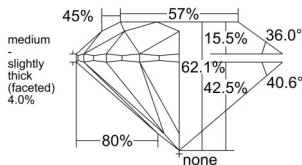

GIA®

FACSIMILE

GIA REPORT 6545974220

Verify this report at GIA.edu

GIA NATURAL DIAMOND DOSSIER®

April 07, 2026
GIA Report Number 6545974220
Shape and Cutting Style ..... Round Brilliant
Measurements ..... 4.25 - 4.28 x 2.65 mm

GRADING RESULTS

Carat Weight ..... 0.30 carat
Color Grade ..... D
Clarity Grade VS1
Cut Grade ..... Excellent

ADDITIONAL GRADING INFORMATION

Polish ..... Excellent
Symmetry ..... Excellent
Fluorescence ..... Strong Blue
Clarity Characteristics ..... Crystal
Inscription(s): GIA 6545974220

PROPORTIONS

Profile to actual proportions