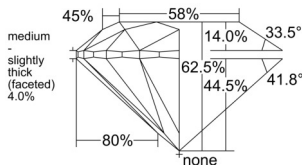

GIA®

FACSIMILE

GIA REPORT 6545972151

Verify this report at GIA.edu

GIA NATURAL DIAMOND DOSSIER®

April 06, 2026
GIA Report Number 6545972151
Shape and Cutting Style ..... Round Brilliant
Measurements ..... 5.28 - 5.30 x 3.31 mm

GRADING RESULTS

Carat Weight ..... 0.56 carat
Color Grade ..... F
Clarity Grade VVS2
Cut Grade ..... Excellent

ADDITIONAL GRADING INFORMATION

Polish ..... Excellent
Symmetry ..... Excellent
Fluorescence ..... Strong Blue
Clarity Characteristics ..... Pinpoint, Cloud
Inscription(s): GIA 6545972151

PROPORTIONS

Profile to actual proportions