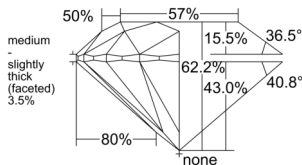

GIA®

FACSIMILE

GIA REPORT 6545967633

Verify this report at GIA.edu

GIA NATURAL DIAMOND DOSSIER®

April 07, 2026
GIA Report Number 6545967633
Shape and Cutting Style ..... Round Brilliant
Measurements ..... 4.27 - 4.30 x 2.67 mm

GRADING RESULTS

Carat Weight ..... 0.30 carat
Color Grade ..... J
Clarity Grade VS1
Cut Grade ..... Excellent

ADDITIONAL GRADING INFORMATION

Polish ..... Excellent
Symmetry ..... Very Good
Fluorescence ..... Faint
Clarity Characteristics..... Crystal, Cloud, Pinpoint
Inscription(s): GIA 6545967633

PROPORTIONS

GRADING SCALES

GIA COLOR SCALE	GIA CLARITY SCALE	GIA CUT SCALE
COLOURLESS D	FLAWLESS	EXCELLENT
E	INTERNALLY FLAWLESS	
F	VVS₁	VERY GOOD
G		
H	VVS₂	GOOD
I	VS₁	
J	VS₂	FAIR
K	SI₁	
L	SI₂	POOR
M	I₁	
N	I₂	
O	I₃	
P		
Q		
R		
S		
T		
U		
V		
W		
X		
Y		
Z